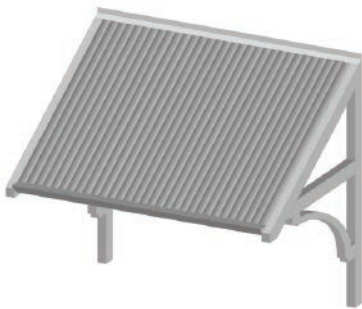

TIMBER AWNINGS

Traditional Federation Style Awnings

AWNING
REPUBLIC

TIMBER AWNINGS

Awning Republic's Federation Timber Awnings are hand made from premium knot free treated pine, then primed and painted in a colour of choice.

Colorbond, Zinalume or Roof Tile cladding options are available.

Ideal to keep rain, harsh direct sunlight and heat from windows and doorways.

All of our Traditional Federation Timber Awnings are custom made by hand to ensure the perfect fit and look for each individual property.

The best choice for home owners wishing to add, reproduce or reinstate timber awnings to their property.

	 Timber Awning
Awning Dimensions	
Width	Made to Size
Projection	500 mm - 950 mm
Roof Pitch	Made to Order
Height	Made to Order
Awning Options	
Roof Material	Colorbond, Zinalume or Tile
Frame Colour	Made to Order
Gutter and Spout	Available