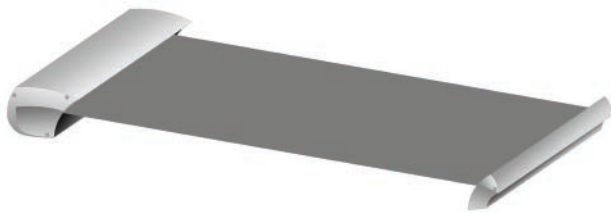

LUXUS

Folding Arm Awning

AWNING
REPUBLIC

LUXUS

The premium folding arm awning that combines European design and technology to provide exemplary performance and durability.

Suitable for residential and commercial settings with easy, streamline installation options.

Fully closing cassette protects the awnings' working parts and fabric from the harsh Australian climate.

Manual crank handle or remote control motor operation enables effortless operation to protect from the elements. Smart operation is also available.

4 cables within high-quality aluminium arms with high-strength drop-forged cast parts ensures a greater flexibility to wind gusts and a overall higher wind rating.

A wide selection of premium acrylic canvas and frame powdercoating options available.

Available in a variety of widths, projections and installation angles.

Luxus

Open Awning Dimensions	
Minimum Width	3000 mm
Maximum Width	8000 mm
Minimum Projection	1500 mm
Maximum Projection	4000 mm
Installation Angle	5 - 40 degrees
Closed Awning Dimensions	
Side Width	268 mm
Side Height	180 mm