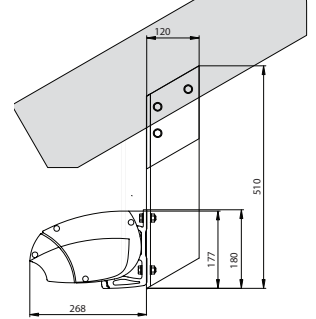

Available in a variety of widths, projections and installation angles.

Luxus

Open Awning Dimensions	
Minimum Width	3000 mm
Maximum Width	8000 mm
Minimum Projection	1500 mm
Maximum Projection	4000 mm
Installation Angle	5 - 40 degrees
Closed Awning Dimensions	
Side Width	268 mm
Side Height	180 mm

Unit 12/108 Welshpool Road, Welshpool, WA

6106 (08) 9361 2728

www.awningrepublic.com.au

sales@awningrepublic.com.au

AWNING
REPUBLIC

LUXUS

Awning Mounting Situations

Face Mount 5° - 40° (150mm)

Top Mount 5° - 40°

Fully Recessed

Rafter Mount

System Height for Standard 15° Slope

Alternative Awning Mounting Situations

Exposed Rafter

Soffit / Under Eaves

Fascia Bracket