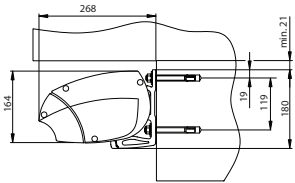

Available in a variety of widths, projections and installation angles.

Luxus

Open Awning Dimensions	
Minimum Width	3000 mm
Maximum Width	8000 mm
Minimum Projection	1500 mm
Maximum Projection	4000 mm
Installation Angle	5 - 40 degrees
Closed Awning Dimensions	
Side Width	268 mm
Side Height	180 mm

Unit 12/108 Welshpool Road, Welshpool, WA

6106 (08) 9361 2728

www.awningrepublic.com.au

sales@awningrepublic.com.au

AWNING
REPUBLIC

LUXUS

Awning Mounting Situations

Face Mount 5° - 40° (150mm)

Top Mount 5° - 40°

Fully Recessed

Rafter Mount

System Height for Standard 15° Slope

Alternative Awning Mounting Situations

Exposed Rafter

Soffit / Under Eaves

Fascia Bracket