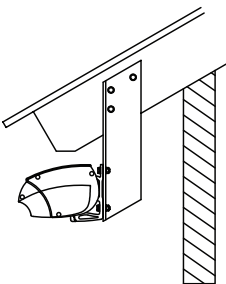

Available in a variety of widths, projections and installation angles.

Luxus

Open Awning Dimensions	
Minimum Width	3000 mm
Maximum Width	8000 mm
Minimum Projection	1500 mm
Maximum Projection	4000 mm
Installation Angle	5 - 40 degrees
Closed Awning Dimensions	
Side Width	268 mm
Side Height	180 mm

Unit 12/108 Welshpool Road, Welshpool, WA

6106 (08) 9361 2728

www.awningrepublic.com.au

sales@awningrepublic.com.au

AWNING
REPUBLIC

LUXUS

Awning Mounting Situations

Face Mount 5° - 40° (150mm)

Top Mount 5° - 40°

Fully Recessed

Rafter Mount

System Height for Standard 15° Slope

Alternative Awning Mounting Situations

Exposed Rafter

Soffit / Under Eaves

Fascia Bracket

Roof Mount