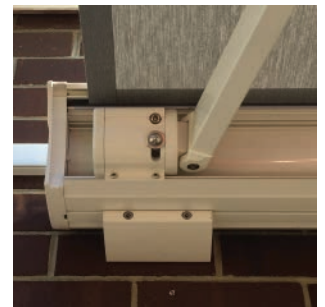

Available in a variety of widths, projections and installation angles.

Luxus

Open Awning Dimensions	
Minimum Width	3000 mm
Maximum Width	8000 mm
Minimum Projection	1500 mm
Maximum Projection	4000 mm
Installation Angle	5 - 40 degrees
Closed Awning Dimensions	
Side Width	268 mm
Side Height	180 mm

Compact Closed Cassette

4 Cable Arm System

Crank Handle or Motor Operation

Easy Wall and Roof Mounting Options

Fabric and Frame Colour Options

Over 200 Fabric Colours and Patterns Available

Over 100 Frame Colours Available