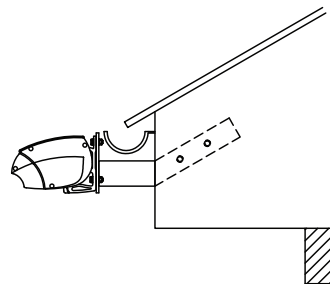

Available in a variety of widths, projections and installation angles.

Luxus

Open Awning Dimensions	
Minimum Width	3000 mm
Maximum Width	8000 mm
Minimum Projection	1500 mm
Maximum Projection	4000 mm
Installation Angle	5 - 40 degrees
Closed Awning Dimensions	
Side Width	268 mm
Side Height	180 mm

Unit 12/108 Welshpool Road, Welshpool, WA

6106 (08) 9361 2728

www.awningrepublic.com.au

sales@awningrepublic.com.au

AWNING
REPUBLIC

LUXUS

Awning Mounting Situations

Face Mount 5° - 40° (150mm)

Top Mount 5° - 40°

Fully Recessed

Rafter Mount

System Height for Standard 15° Slope

Alternative Awning Mounting Situations

Exposed Rafter

Soffit / Under Eaves

Fascia Bracket