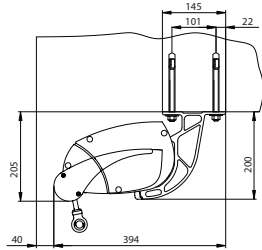

Available in a variety of widths, projections and installation angles.

Luxus

Open Awning Dimensions	
Minimum Width	3000 mm
Maximum Width	8000 mm
Minimum Projection	1500 mm
Maximum Projection	4000 mm
Installation Angle	5 - 40 degrees
Closed Awning Dimensions	
Side Width	268 mm
Side Height	180 mm

Unit 12/108 Welshpool Road, Welshpool, WA

6106 (08) 9361 2728

www.awningrepublic.com.au

sales@awningrepublic.com.au

AWNING
REPUBLIC

LUXUS

Awning Mounting Situations

Face Mount 5° - 40° (150mm)

Top Mount 5° - 40°

Fully Recessed

Rafter Mount

System Height for Standard 15° Slope

Alternative Awning Mounting Situations

Exposed Rafter

Soffit / Under Eaves

Fascia Bracket