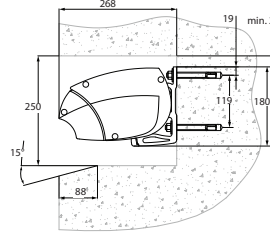

Available in a variety of widths, projections and installation angles.

Luxus

Open Awning Dimensions	
Minimum Width	3000 mm
Maximum Width	8000 mm
Minimum Projection	1500 mm
Maximum Projection	4000 mm
Installation Angle	5 - 40 degrees
Closed Awning Dimensions	
Side Width	268 mm
Side Height	180 mm

Unit 12/108 Welshpool Road, Welshpool, WA

6106 (08) 9361 2728

www.awningrepublic.com.au

sales@awningrepublic.com.au

AWNING
REPUBLIC

LUXUS

Awning Mounting Situations

Face Mount 5° - 40° (150mm)

Top Mount 5° - 40°

Fully Recessed

Rafter Mount

System Height for Standard 15° Slope

Alternative Awning Mounting Situations

Exposed Rafter

Soffit / Under Eaves

Fascia Bracket