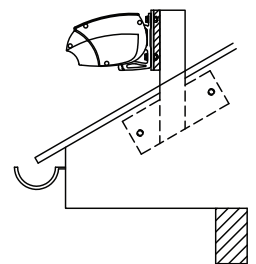

Available in a variety of widths, projections and installation angles.

Luxus

Open Awning Dimensions	
Minimum Width	3000 mm
Maximum Width	8000 mm
Minimum Projection	1500 mm
Maximum Projection	4000 mm
Installation Angle	5 - 40 degrees
Closed Awning Dimensions	
Side Width	268 mm
Side Height	180 mm

Unit 12/108 Welshpool Road, Welshpool, WA

6106 (08) 9361 2728

www.awningrepublic.com.au

sales@awningrepublic.com.au

AWNING
REPUBLIC

LUXUS

Awning Mounting Situations

Face Mount 5° - 40° (150mm)

Top Mount 5° - 40°

Fully Recessed

Rafter Mount

System Height for Standard 15° Slope

Alternative Awning Mounting Situations

Exposed Rafter

Soffit / Under Eaves

Fascia Bracket

Roof Mount