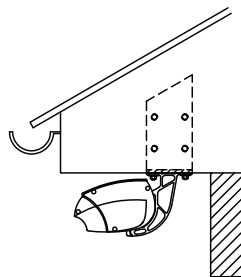

Available in a variety of widths, projections and installation angles.

Luxus

Open Awning Dimensions	
Minimum Width	3000 mm
Maximum Width	8000 mm
Minimum Projection	1500 mm
Maximum Projection	4000 mm
Installation Angle	5 - 40 degrees
Closed Awning Dimensions	
Side Width	268 mm
Side Height	180 mm

Unit 12/108 Welshpool Road, Welshpool, WA

6106 (08) 9361 2728

www.awningrepublic.com.au

sales@awningrepublic.com.au

AWNING
REPUBLIC

LUXUS

Awning Mounting Situations

Face Mount 5° - 40° (150mm)

Top Mount 5° - 40°

Fully Recessed

Rafter Mount

System Height for Standard 15° Slope

Alternative Awning Mounting Situations

Exposed Rafter

Soffit / Under Eaves

Fascia Bracket

Roof Mount