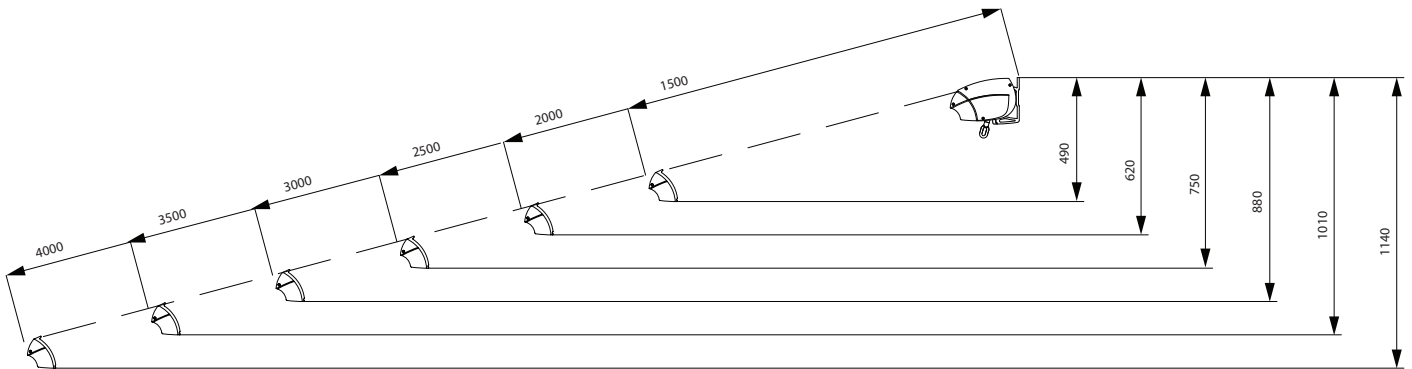

Available in a variety of widths, projections and installation angles.

Luxus

Open Awning Dimensions	
Minimum Width	3000 mm
Maximum Width	8000 mm
Minimum Projection	1500 mm
Maximum Projection	4000 mm
Installation Angle	5 - 40 degrees
Closed Awning Dimensions	
Side Width	268 mm
Side Height	180 mm

Top Mount 5° - 40°

Fully Recessed

Rafter Mount

System Height for Standard 15° Slope

Alternative Awning Mounting Situations

Exposed Rafter

Soffit / Under Eaves

Fascia Bracket