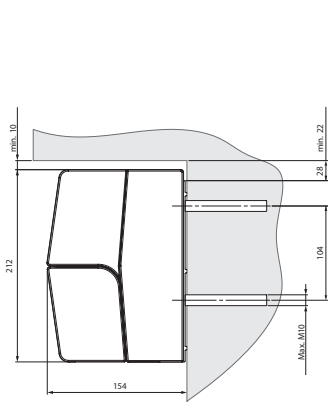

## Fabric and Frame Colour Options

Over 200 Fabric Colours and Patterns Available

Over 100 Frame Colours Available

	 Cuben
Open Awning Dimensions	
Minimum Width	2460 mm
Maximum Width	6000 mm
Minimum Projection	1500 mm
Maximum Projection	3500 mm
Installation Angle	5 - 40 degrees
Closed Awning Dimensions	
Side Width	154 mm
Side Height	212 mm

## Awning Mounting Situations

Face Fix

Top Fix

Partially Recessed

Wall Gap Angle Dimensions