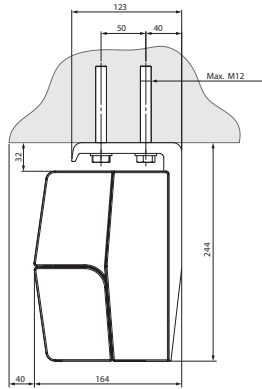

## Fabric and Frame Colour Options

Over 200 Fabric Colours and Patterns Available

Over 100 Frame Colours Available

	 Cuben
Open Awning Dimensions	
Minimum Width	2460 mm
Maximum Width	6000 mm
Minimum Projection	1500 mm
Maximum Projection	3500 mm
Installation Angle	5 - 40 degrees
Closed Awning Dimensions	
Side Width	154 mm
Side Height	212 mm

## Awning Mounting Situations

Face Fix

Top Fix

Partially Recessed

Wall Gap Angle Dimensions