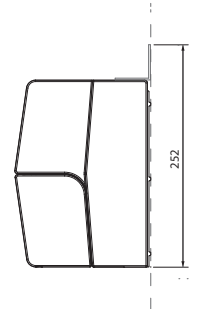

## Fabric and Frame Colour Options

Over 200 Fabric Colours and Patterns Available

Over 100 Frame Colours Available

	 Cuben
Open Awning Dimensions	
Minimum Width	2460 mm
Maximum Width	6000 mm
Minimum Projection	1500 mm
Maximum Projection	3500 mm
Installation Angle	5 - 40 degrees
Closed Awning Dimensions	
Side Width	154 mm
Side Height	212 mm

## Awning Mounting Situations

Face Fix

Top Fix

Partially Recessed

Wall Gap Angle Dimensions