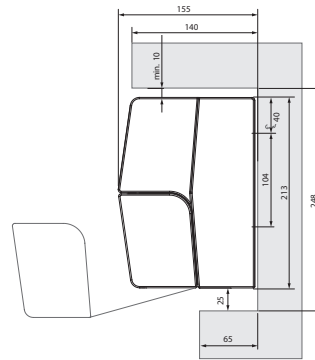

## Fabric and Frame Colour Options

Over 200 Fabric Colours and Patterns Available

Over 100 Frame Colours Available

	 Cuben
Open Awning Dimensions	
Minimum Width	2460 mm
Maximum Width	6000 mm
Minimum Projection	1500 mm
Maximum Projection	3500 mm
Installation Angle	5 - 40 degrees
Closed Awning Dimensions	
Side Width	154 mm
Side Height	212 mm

## Awning Mounting Situations

Face Fix

Top Fix

Partially Recessed

Wall Gap Angle Dimensions