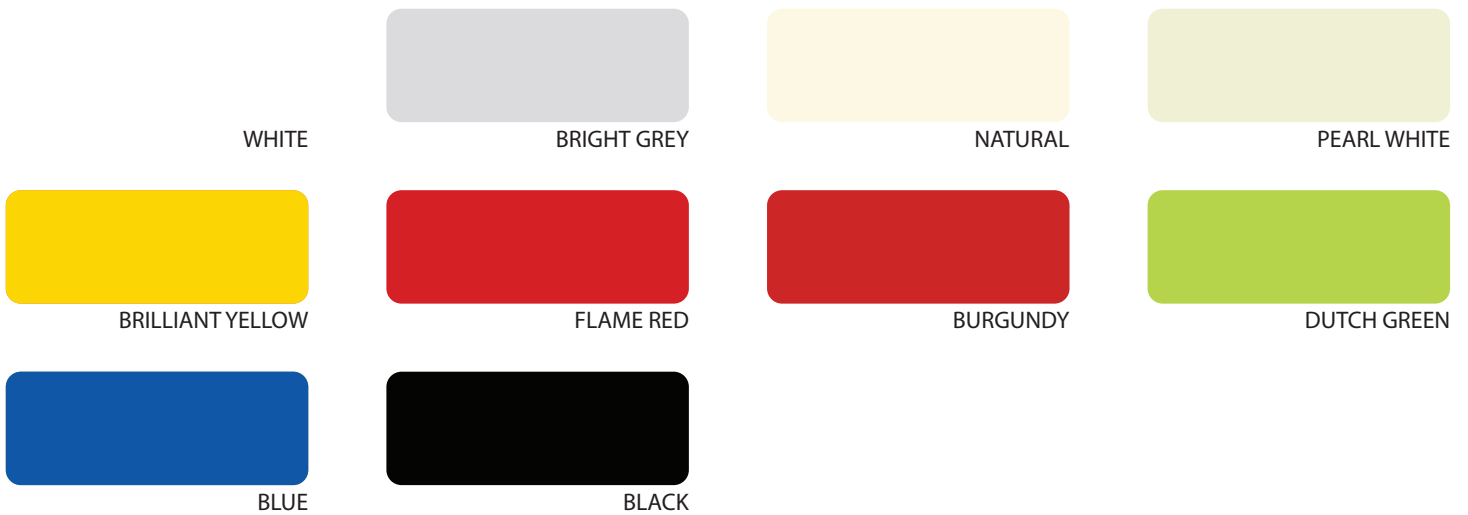

ART COLLECTION

Premium High-Tenacity Polyester with PVDF Topcoat On Both Sides
Standard Colour Range

Please be aware that a slight colour difference between the brochure and fabric may occur.