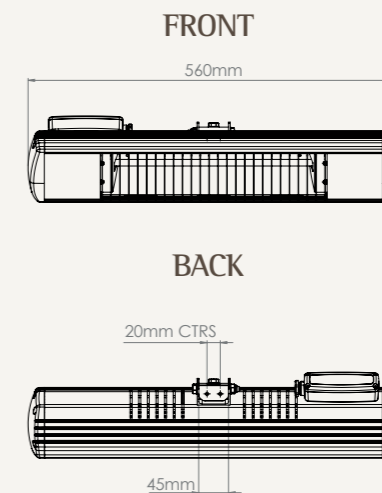

# AWNING REPUBLIC *the SOHO*

Single 1.5kw / IP55

This stylish top of the range ultra low glare heater is designed to fit discreetly into many environments. It comes as standard with a central swivel bracket, allowing versatile direction of the heat. It is also compatible with a range of brackets which allow it be fitted onto awnings and parasols. The Bahama is compatible with a wide range of controllers.

## TECHNICAL DATA

Model Type	BAH 215IP55	Weight (kg)	2.8
Voltage (Volts)	230	Ingress Protection	IP55
Power (Watts)	1500	Mounting	Horizontal on wall or angled on a suitable structure
Current (Amps)	6.5	Connection	3.0m of cord with a moulded Australian plug
Min. mounting height from floor (m)	2.0	Package Contents	Heater with L-Shaped wall mounting bracket and an instruction manual
Min. distance from ceiling (m)	0.3		
Min. distance from side wall (m)	1.0		
Dimensions WxHxD (mm)	560 x 110 x 89		