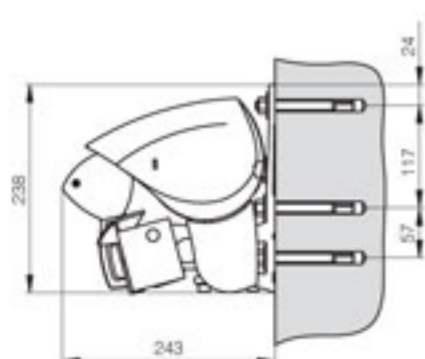

#### TECHNICAL DATA

WIDTHS Separate awnings up to 7000mm in a single piece

MAXIMUM PROJECTION 4500mm

COUPLING SYSTEMS up to 12000mm

STANDARD OPERATION Motor drive or crank

STANDARD COLOURS White and Silver  
(or choose from over 150 custom powder-coat colours)

Wall mounting  
(Dimensions in mm)

Ceiling mounting  
(Dimensions in mm)